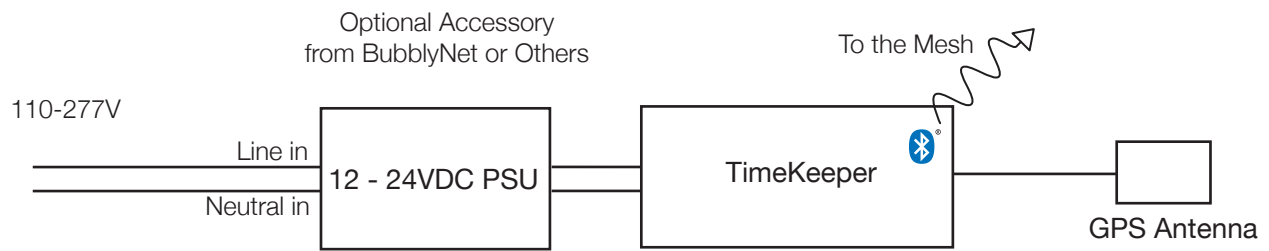

Wiring Diagram | X-GT-024-MG00 GPS TimeKeeper

*Illustration is for example purposes only.